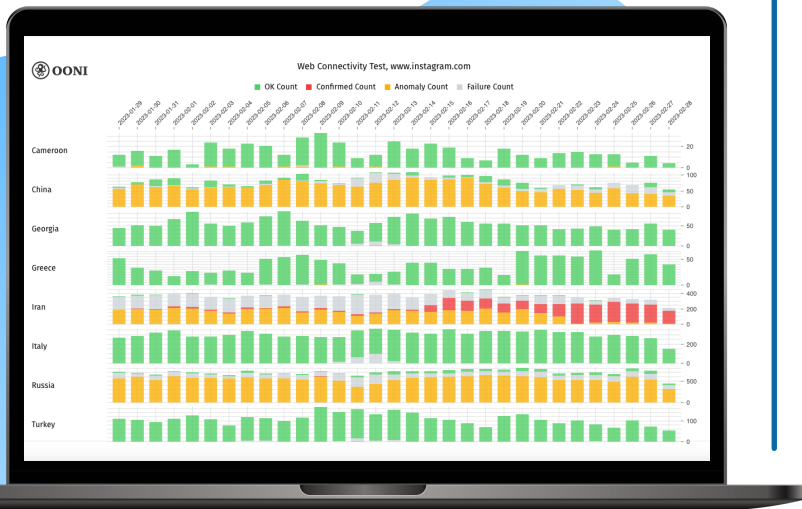

Investigate Internet Censorship

What is OONI Explorer?

OOONI Explorer is the world's largest open dataset on Internet censorship.

Since 2012, more than a billion network measurements have been published on OONI Explorer from more than 240 countries and territories.

Access OONI Explorer:
<https://explorer.ooni.org/>

OOONI data

Use OONI Explorer to find data on:

- **Blocking of websites**
- **Blocking of instant messaging apps** (e.g. WhatsApp)
- **Testing of circumvention tools** (e.g. Psiphon VPN)

...and more!

How is OONI data collected?

OOONI Probe users around the world perform tests on their networks and contribute data, which is published on OONI Explorer in real-time.

You can contribute data by running OONI Probe: